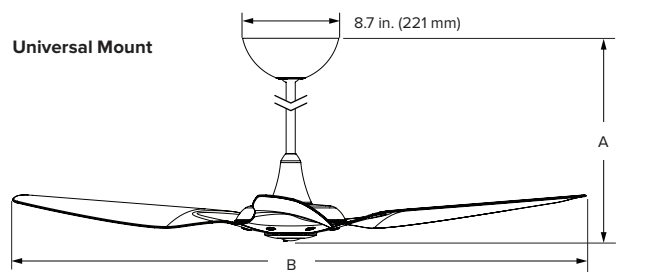

AMERICAS
HAIKUHOME.COM
855-694-2458

CANADA
HAIKUHOME.COM/CA
844-924-4277

AUSTRALIA
HAIKUHOME.COM/AU
1-300-244-277

SINGAPORE
HAIKUHOME.COM/SG
+65 6709 8500

MALAYSIA
+603 5565 0888