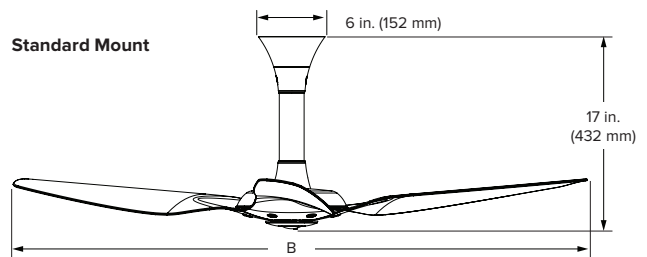

AMERICAS
HAIKUHOME.COM
855-694-2458

CANADA
HAIKUHOME.COM/CA
844-924-4277

AUSTRALIA
HAIKUHOME.COM/AU
1-300-244-277

SINGAPORE
HAIKUHOME.COM/SG
+65 6709 8500

MALAYSIA
+603 5565 0888