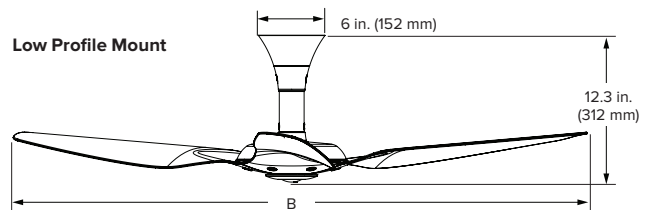

AMERICAS
HAIKUHOME.COM
855-694-2458

CANADA
HAIKUHOME.COM/CA
844-924-4277

AUSTRALIA
HAIKUHOME.COM/AU
1-300-244-277

SINGAPORE
HAIKUHOME.COM/SG
+65 6709 8500

MALAYSIA
+603 5565 0888