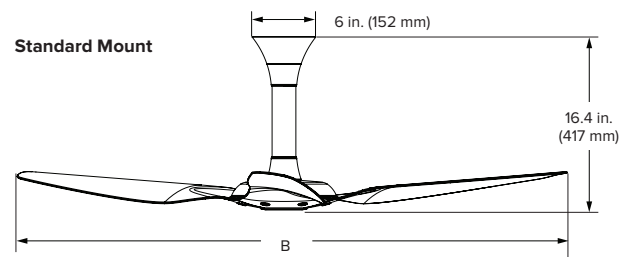

AMERICAS
HAIKUHOME.COM
855-694-2458

CANADA
HAIKUHOME.COM/CA
844-924-4277

AUSTRALIA
HAIKUHOME.COM/AU
1-300-244-277

SINGAPORE
HAIKUHOME.COM/SG
+65 6709 8500

MALAYSIA
+603 5565 0888