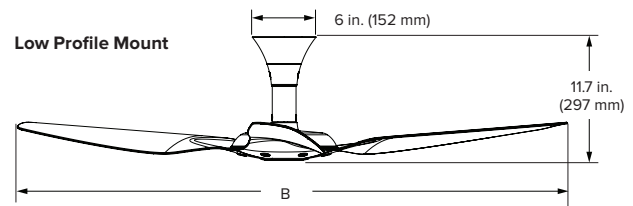

AMERICAS
HAIKUHOME.COM
855-694-2458

CANADA
HAIKUHOME.COM/CA
844-924-4277

AUSTRALIA
HAIKUHOME.COM/AU
1-300-244-277

SINGAPORE
HAIKUHOME.COM/SG
+65 6709 8500

MALAYSIA
+603 5565 0888