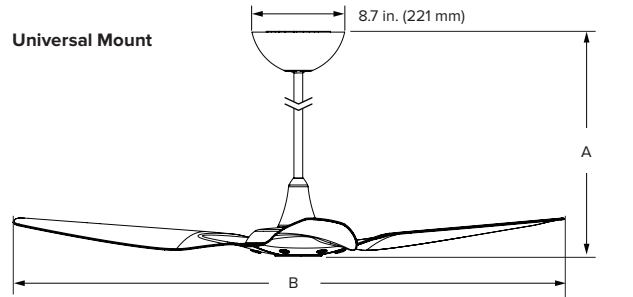

AMERICAS
HAIKUHOME.COM
855-694-2458

CANADA
HAIKUHOME.COM/CA
844-924-4277

AUSTRALIA
HAIKUHOME.COM/AU
1-300-244-277

SINGAPORE
HAIKUHOME.COM/SG
+65 6709 8500

MALAYSIA
+603 5565 0888