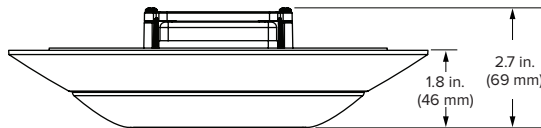

AMERICAS
HAIKUHOMES.COM
855-694-2458

CANADA
HAIKUHOMES.COM/CA
844-924-4277

AUSTRALIA
HAIKUHOMES.COM/AU
1-300-244-277

SINGAPORE
HAIKUHOMES.COM/SG
+65 6709 8500

MALAYSIA
+603 5565 0888