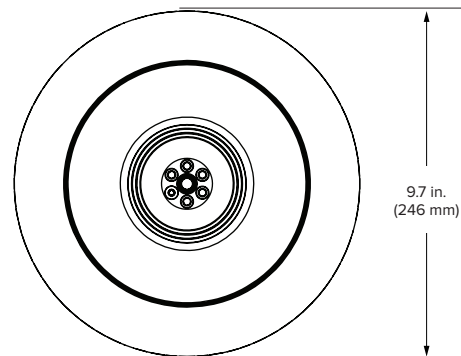

AMERICAS
HAIKUHOMES.COM
855-694-2458

CANADA
HAIKUHOMES.COM/CA
844-924-4277

AUSTRALIA
HAIKUHOMES.COM/AU
1-300-244-277

SINGAPORE
HAIKUHOMES.COM/SG
+65 6709 8500

MALAYSIA
+603 5565 0888