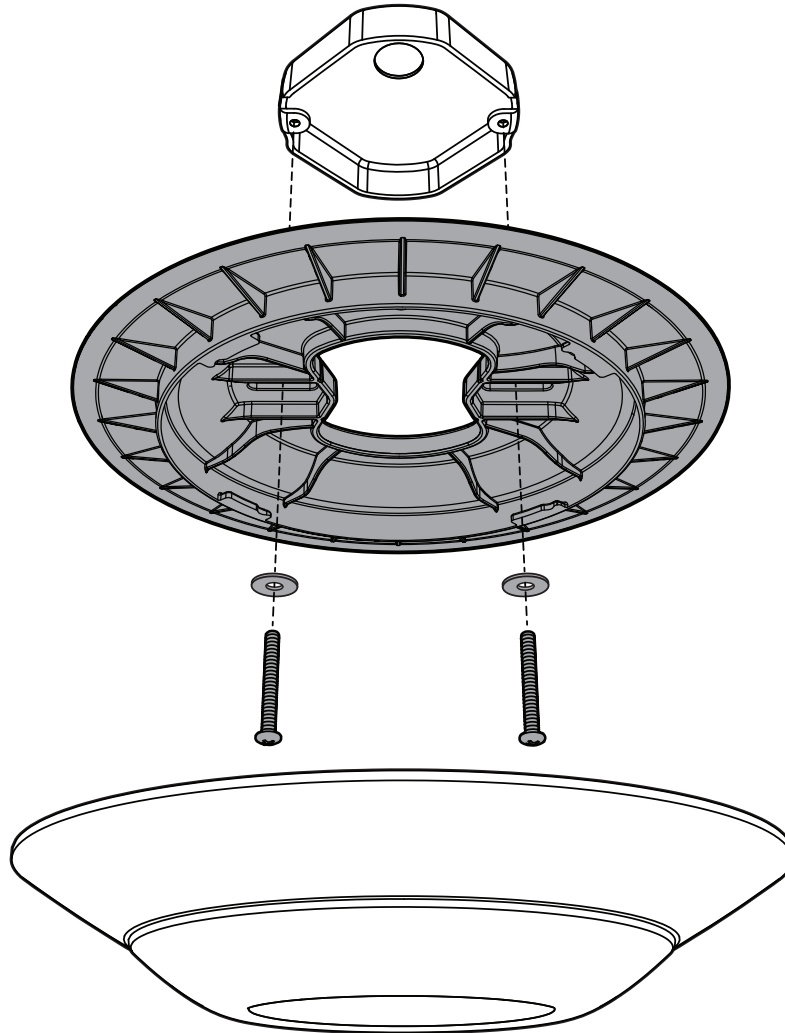

Accessory:

Haiku Light Shallow Junction Box Kit

TECHNICAL
SPECIFICATIONS

The shallow junction box kit allows you to simply and quickly install Haiku Lights, even when your junction box doesn't offer the depth necessary for a traditional install. The kit creates the needed space for the fixture's driver and wiring, without requiring replacement of your existing junction box.

AMERICAS
HAIKUHOME.COM
855-694-2458

CANADA
HAIKUHOME.COM/CA
844-924-4277

AUSTRALIA
HAIKUHOME.COM/AU
1-300-244-277

SINGAPORE
HAIKUHOME.COM/SG
+65 6709 8500

MALAYSIA
+603 5565 0888