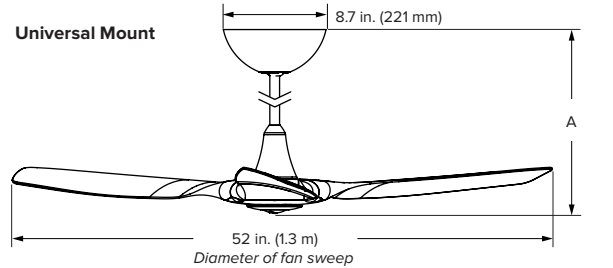

I Series combines Haiku Fans' award-winning design and cutting-edge SenseME® technology, providing efficient comfort and reduced energy costs year-round.

ICONIC DESIGN, INCREDIBLE PERFORMANCE

- **Airfoils** — Matrix composite; 52-inch (1.3-meter) diameter
- **Airfoil Finishes** — Black or white
- **Motor** — EC motor with digital inverter drive
- **Controls** — Remote control (included), Haiku Home mobile app¹, Haiku Wall Control (optional), or Amazon Alexa-enabled devices (optional)
- **Onboard Sensors** — Ambient and surface temperature, relative humidity, and passive infrared sensors enable SenseME technology
- **Environment** — Indoor or outdoor covered use
- **Accessories** — Haiku Light Kit, 0–10 V Module, and Haiku Wall Control. See respective spec sheets for details. A Tall Ceiling Kit and Stabilizer Kit are available for ceilings 14 feet (4.3 meters) or taller.

Finishes

Technical Specifications — Universal Mount

Model number²		K3127-X2-XX-XX-02-X-01		
Included	Extension tube lengths	7 in. (178 mm)	20 in. (508 mm)	32 in. (813 mm)
	Height (A)	15.7 in. (399 mm)	28.7 in. (729 mm)	40.7 in. (1034 mm)
Optional	Tall Ceiling Kit tube lengths³	48 in. (1219 mm)		60 in. (1524 mm)
	Height (A)	56.7 in. (1440 mm)	68.7 in. (1745 mm)	
Weight⁴		13 lb (5.9 kg)		
Operating voltage		100–240 VAC, 1Φ, 50–60 Hz		
Watts (min/max)		2.39/31.51 W		
Amps (min/max)		0.048/0.27 A		
Fan speed (min/max)		7 speeds (48.5/200 RPM)		
Sound level at max speed⁵		< 35 dBA		

Technical Specifications — Standard Mount

Model number²		K3127-A2-XX-XX-02-X-01		
Weight⁴		14 lb (6.4 kg)		
Operating voltage		100–240 VAC, 1Φ, 50–60 Hz		
Watts (min/max)		2.41/31.94 W		
Amps (min/max)		0.048/0.27 A		
Fan speed (min/max)		7 speeds (48.5/200 RPM)		
Sound level at max speed⁵		< 35 dBA		

Technical Specifications — Low Profile Mount