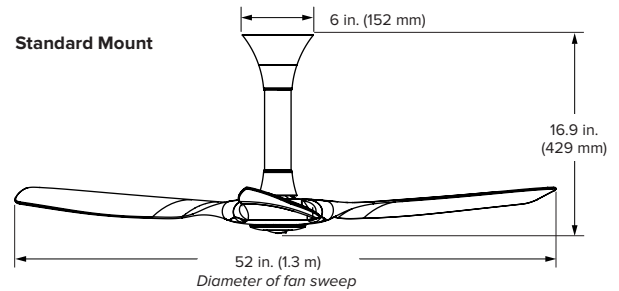

Standard Mount

Technical Specifications — Low Profile Mount

Model number²		K3127-SO-XX-XX-02-X-01		
Weight⁴		14 lb (6.4 kg)		
Operating voltage		100–240 VAC, 1Φ, 50–60 Hz		
Watts (min/max)		1.66/22.61 W		
Amps (min/max)		0.041/0.346 A		
Fan speed (min/max)		7 speeds (48.5/177 RPM)		
Sound level at max speed⁵		< 35 dBA