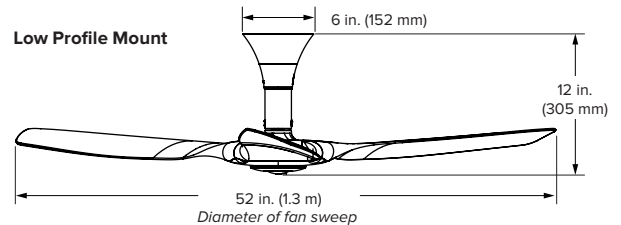

Technical Specifications — Low Profile Mount

Model number²		K3127-SO-XX-XX-02-X-01		
Weight⁴		14 lb (6.4 kg)		
Operating voltage		100–240 VAC, 1Φ, 50–60 Hz		
Watts (min/max)		1.66/22.61 W		
Amps (min/max)		0.041/0.346 A		
Fan speed (min/max)		7 speeds (48.5/177 RPM)		
Sound level at max speed⁵		< 35 dBA