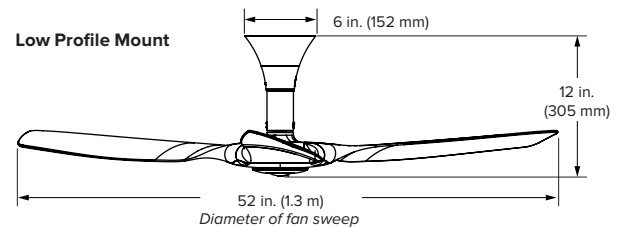

Low Profile Mount

AMERICAS
HAIKUHOME.COM
855-694-2458

CANADA
HAIKUHOME.COM/CA
844-924-4277

AUSTRALIA
HAIKUHOME.COM/AU
1-300-244-277

SINGAPORE
HAIKUHOME.COM/SG
+65 6709 8500

MALAYSIA
+603 5565 0888