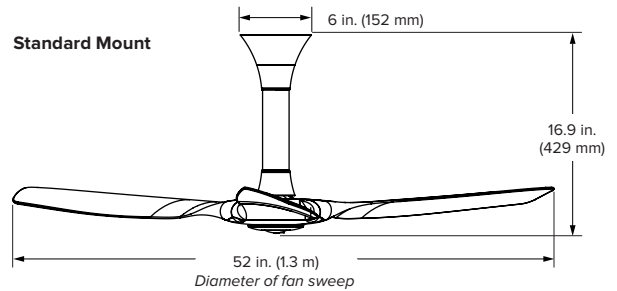

Technical Specifications — Standard Mount

Model number²		K3127-A2-XX-XX-02-X-01		
Weight⁴		14 lb (6.4 kg)		
Operating voltage		100–240 VAC, 1Φ, 50–60 Hz		
Watts (min/max)		2.41/31.94 W		
Amps (min/max)		0.048/0.27 A		
Fan speed (min/max)		7 speeds (48.5/200 RPM)		
Sound level at max speed⁵		< 35 dBA