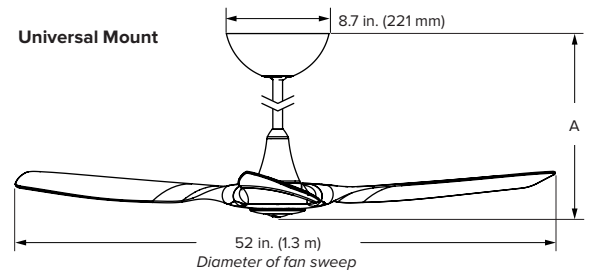

Universal Mount

Technical Specifications — Standard Mount

Model number²		K3127-A2-XX-XX-02-X-01		
Weight⁴		14 lb (6.4 kg)		
Operating voltage		100–240 VAC, 1Φ, 50–60 Hz		
Watts (min/max)		2.41/31.94 W		
Amps (min/max)		0.048/0.27 A		
Fan speed (min/max)		7 speeds (48.5/200 RPM)		
Sound level at max speed⁵		< 35 dBA