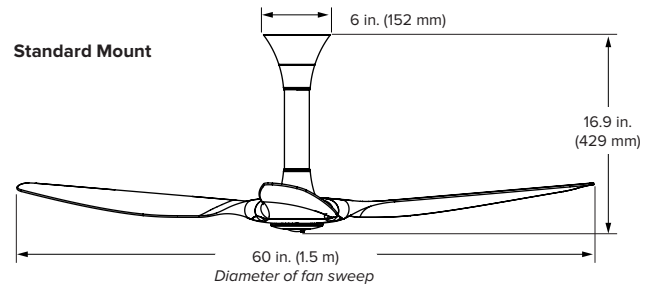

Standard Mount