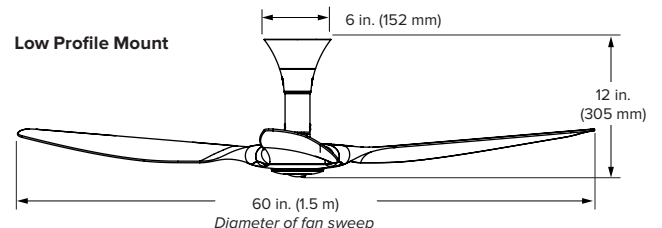

Low Profile Mount

Technical Specifications — Standard Mount

Model number²		K3150-A2-XX-XX-02-X-01		
Weight⁴		16 lb (7.3 kg)		
Operating voltage		100–240 VAC, 1Φ, 50–60 Hz		
Watts (min/max)		2.19/31.27 W		
Amps (min/max)		0.05/0.363 A		
Fan speed (min/max)		7 speeds (35/200 RPM)		
Sound level at max speed⁵		< 35 dBA		

Technical Specifications — Low Profile Mount

Model number²		K3150-S0-XX-XX-02-X-01		
Weight⁴		16 lb (7.3 kg)		
Operating voltage		100–240 VAC, 1Φ, 50–60 Hz		
Watts (min/max)		1.39/21.34 W		
Amps (min/max)		0.05/0.363 A		
Fan speed (min/max)		7 speeds (35/175 RPM)		
Sound level at max speed⁵		< 35 dBA		

AMERICAS
HAIKUHOME.COM
855-694-2458

CANADA
HAIKUHOME.COM/CA
844-924-4277

AUSTRALIA
HAIKUHOME.COM/AU
1-300-244-277

SINGAPORE
HAIKUHOME.COM/SG
+65 6709 8500

MALAYSIA
+603 5565 0888