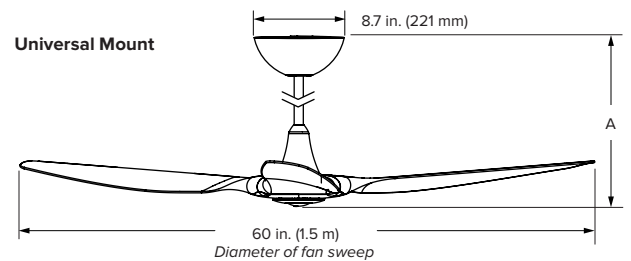

Universal Mount