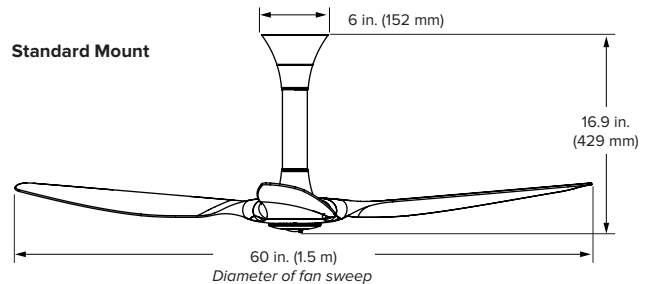

Standard Mount