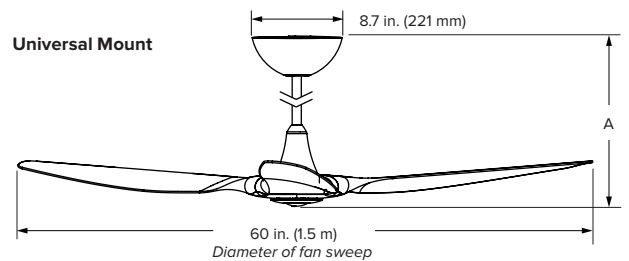

Universal Mount