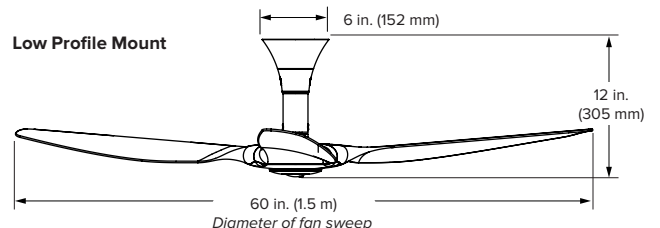

Low Profile Mount

Technical Specifications — Standard Mount

Model number²		K3150-A2-XX-XX-02-X-01		
Weight⁴		16 lb (7.3 kg)		
Operating voltage		100–240 VAC, 1Φ, 50–60 Hz		
Watts (min/max)		2.19/31.27 W		
Amps (min/max)		0.05/0.363 A		
Fan speed (min/max)		7 speeds (35/200 RPM)		
Sound level at max speed⁵		< 35 dBA		

Technical Specifications — Low Profile Mount

Model number²		K3150-S0-XX-XX-02-X-01		
Weight⁴		16 lb (7.3 kg)		
Operating voltage		100–240 VAC, 1Φ, 50–60 Hz		
Watts (min/max)		1.39/21.34 W		
Amps (min/max)		0.05/0.363 A		
Fan speed (min/max)		7 speeds (35/175 RPM)		
Sound level at max speed⁵		< 35 dBA		

AMERICAS
HAIKUHOME.COM
855-694-2458

CANADA
HAIKUHOME.COM/CA
844-924-4277

AUSTRALIA
HAIKUHOME.COM/AU
1-300-244-277

SINGAPORE
HAIKUHOME.COM/SG
+65 6709 8500

MALAYSIA
+603 5565 0888