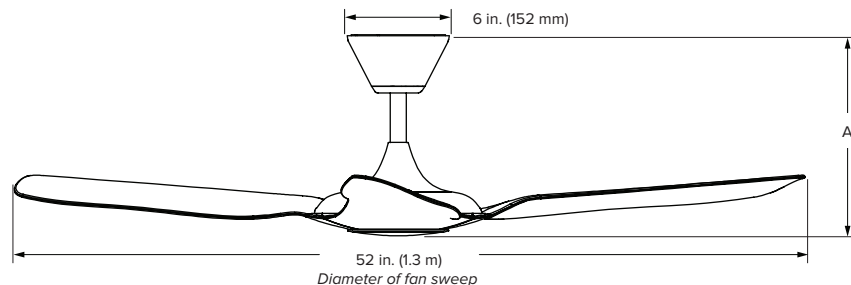

AMERICAS
HAIKUHOME.COM
855-694-2458

CANADA
HAIKUHOME.COM/CA
844-924-4277

AUSTRALIA
HAIKUHOME.COM/AU
1-300-244-277

SINGAPORE
HAIKUHOME.COM/SG
+65 6709 8500

MALAYSIA
+603 5565 0888