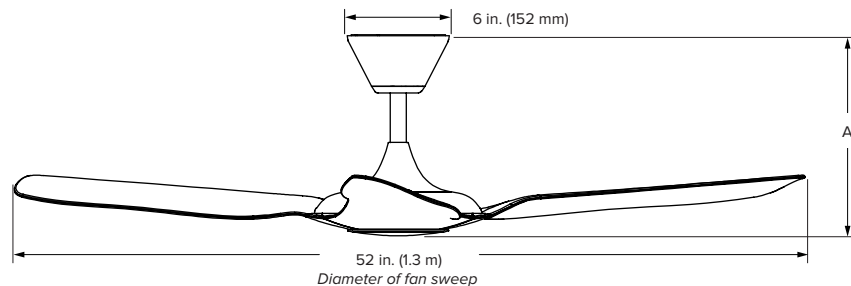

AMERICAS
HAIKUHOMES.COM
855-694-2458

CANADA
HAIKUHOMES.COM/CA
844-924-4277

AUSTRALIA
HAIKUHOMES.COM/AU
1-300-244-277

SINGAPORE
HAIKUHOMES.COM/SG
+65 6709 8500

MALAYSIA
+603 5565 0888