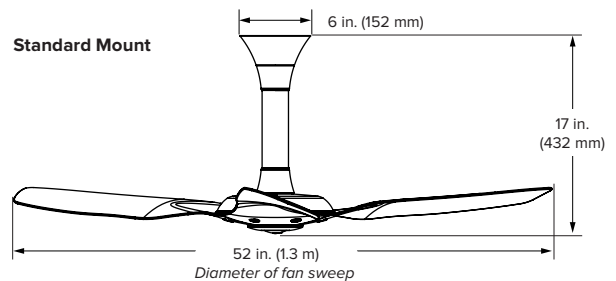

AMERICAS
HAIKUHOME.COM
855-694-2458

CANADA
HAIKUHOME.COM/CA
844-924-4277

AUSTRALIA
HAIKUHOME.COM/AU
1-300-244-277

SINGAPORE
HAIKUHOME.COM/SG
+65 6709 8500

MALAYSIA
+603 5565 0888