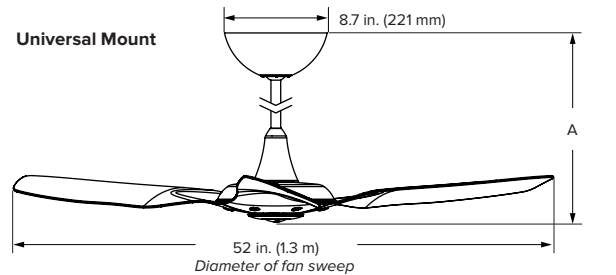

AMERICAS
HAIKUHOME.COM
855-694-2458

CANADA
HAIKUHOME.COM/CA
844-924-4277

AUSTRALIA
HAIKUHOME.COM/AU
1-300-244-277

SINGAPORE
HAIKUHOME.COM/SG
+65 6709 8500

MALAYSIA
+603 5565 0888