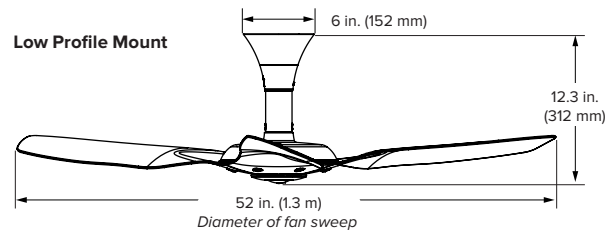

AMERICAS
HAIKUHOME.COM
855-694-2458

CANADA
HAIKUHOME.COM/CA
844-924-4277

AUSTRALIA
HAIKUHOME.COM/AU
1-300-244-277

SINGAPORE
HAIKUHOME.COM/SG
+65 6709 8500

MALAYSIA
+603 5565 0888