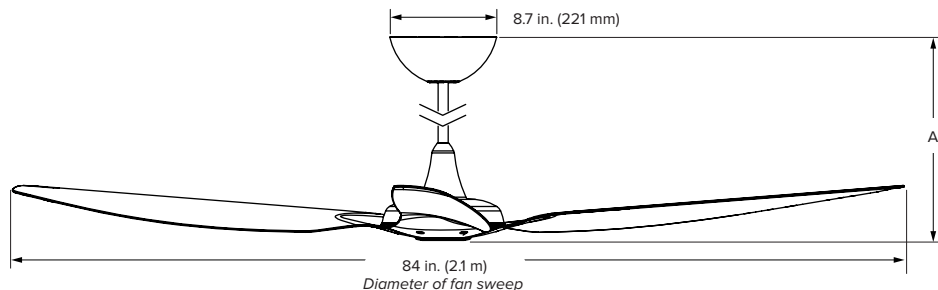

AMERICAS
HAIKUHOME.COM
855-694-2458

CANADA
HAIKUHOME.COM/CA
844-924-4277

AUSTRALIA
HAIKUHOME.COM/AU
1-300-244-277

SINGAPORE
HAIKUHOME.COM/SG
+65 6709 8500

MALAYSIA
+603 5565 0888