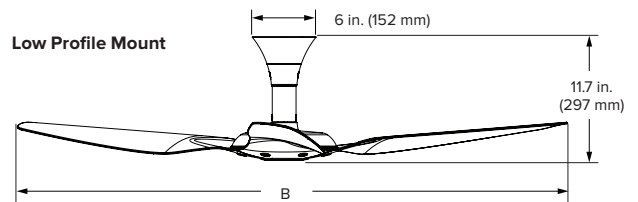

Technical Specifications — Low Profile Mount

Diameter of fan sweep (B)	52 in. (1321 mm)	60 in. (1524 mm)
Model number¹	FR127A-S0F10-3H03-0XXXX-XXXP000	FR150A-S0F10-3H03-0XXXX-XXXP000
Weight²	16.5 lb (7.5 kg)	18.5 lb (8.4 kg)
Watts (min/max)	2.2/15.4 W	1.6/31.4 W
Operating voltage	100–240 VAC, 1 Φ, 50–60 Hz	
Max speed (7 speeds)	179 RPM	177 RPM
Sound level at max speed³	< 35 dBA	

Low Profile Mount