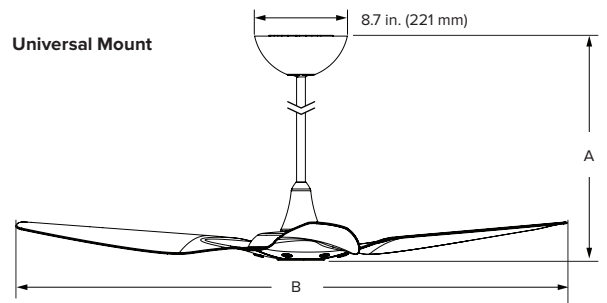

Technical Specifications — Universal Mount

Diameter of fan sweep (B)	52 in. (1321 mm)	60 in. (1524 mm)	84 in. (2134 mm)
Model number¹	FR127A-U0F10-3H03-0XXXX-XXXP000	FR150A-U0F10-3H03-0XXXX-XXXP000	FR213A-U0G10-3H03-04XXX-XXXP000
Weight²	15.5 lb (7 kg)	17.5 lb (8 kg)	26 lb (11.8 kg)
Watts (min/max)	2.3/21.7 W	2.8/30.5 W	3.7/56.1 W
Operating voltage	100–240 VAC, 1 Φ, 50–60 Hz		
Max speed (7 speeds)	200 RPM		135 RPM
Sound level at max speed³	< 35 dBA		
Included extension tubes	20 in. (508 mm)	32 in. (813 mm)	
Height (A)⁴	28.4 in. (721 mm)	40.4 in. (1026 mm)	
Optional extension tubes⁵	7 in. (178 mm)	48 in. (1219 mm)	60 in. (1524 mm)
Height (A)⁴	15.4 in. (391 mm)	56.4 in. (1433 mm)	68.4 in. (1737 mm)

Universal Mount