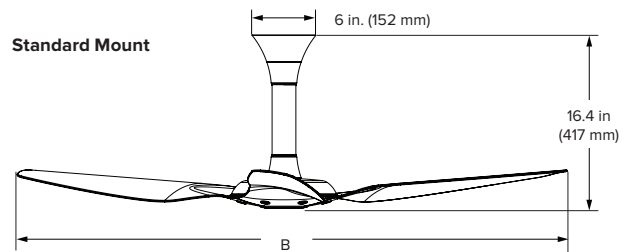

Technical Specifications — Standard Mount

Diameter of fan sweep (B)	52 in. (1321 mm)	60 in. (1524 mm)
Model number¹	FR127A-A2F10-3H03-0XXXX-XXXP000	FR150A-A2F10-3H03-0XXXX-XXXP000
Weight²	16.5 lb (7.5 kg)	18.5 lb (8.4 kg)
Watts (min/max)	2.3/21.7 W	2.8/30.5 W
Operating voltage	100–240 VAC, 1 Φ, 50–60 Hz	
Max speed (7 speeds)	200 RPM	
Sound level at max speed³	< 35 dBA	

Standard Mount